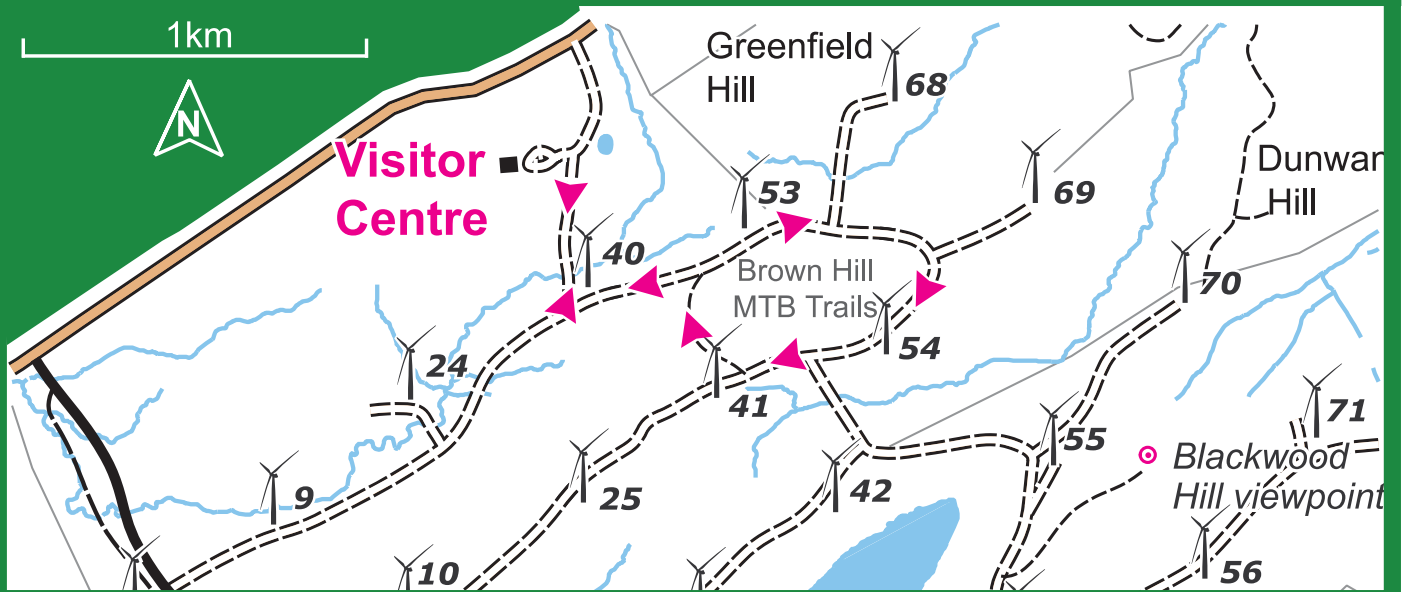

Short walks from Whitelee Visitor Centre

Brown Hill

3km - 1hrs

Loch View

6.5km - 2hrs

Blackwood Hill

5km - 1.5hrs

Burnside

5km - 1.5hrs