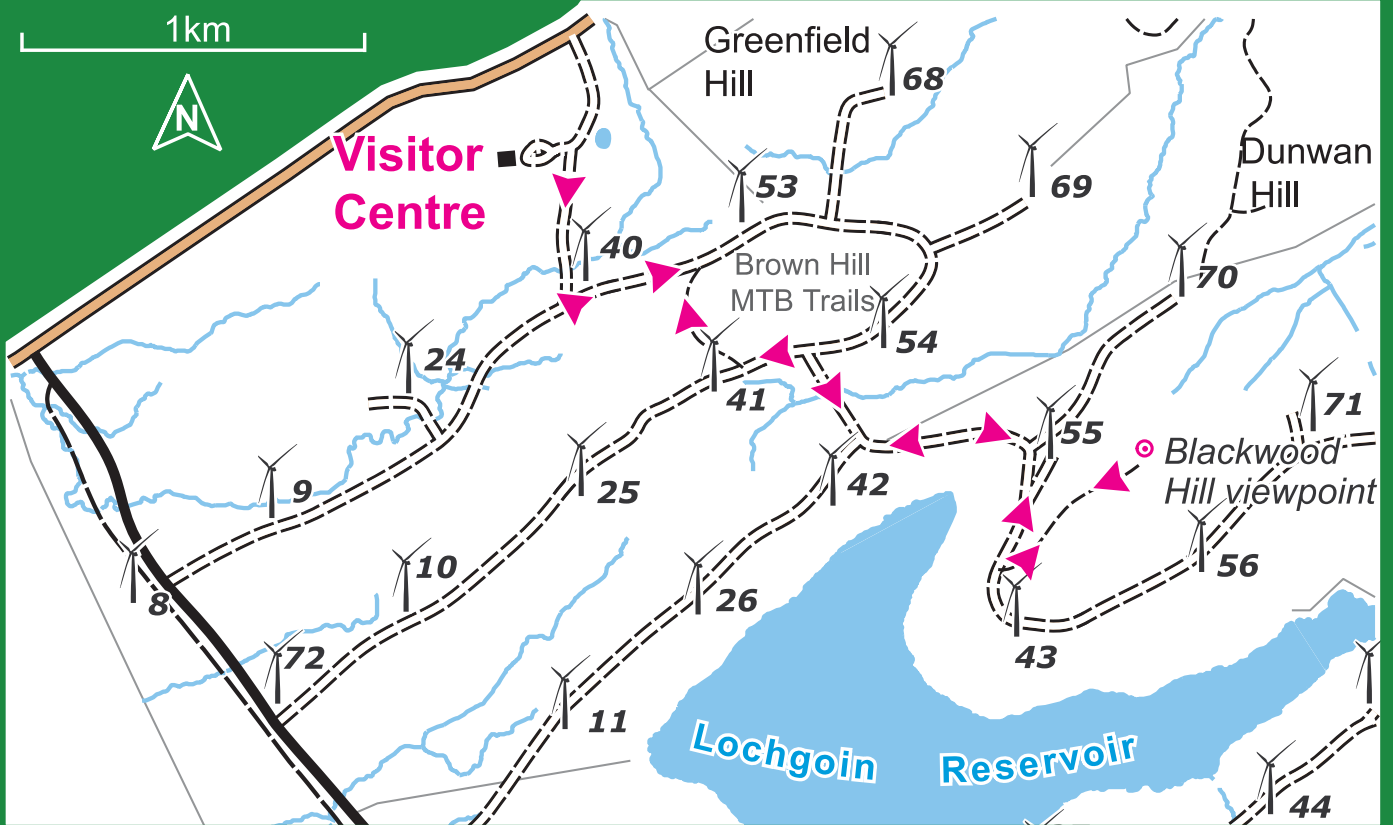

Short walks from Whitelee Visitor Centre

Brown Hill

3km - 1hrs

Loch View

6.5km - 2hrs

Blackwood Hill

5km - 1.5hrs

Burnside

5km - 1.5hrs