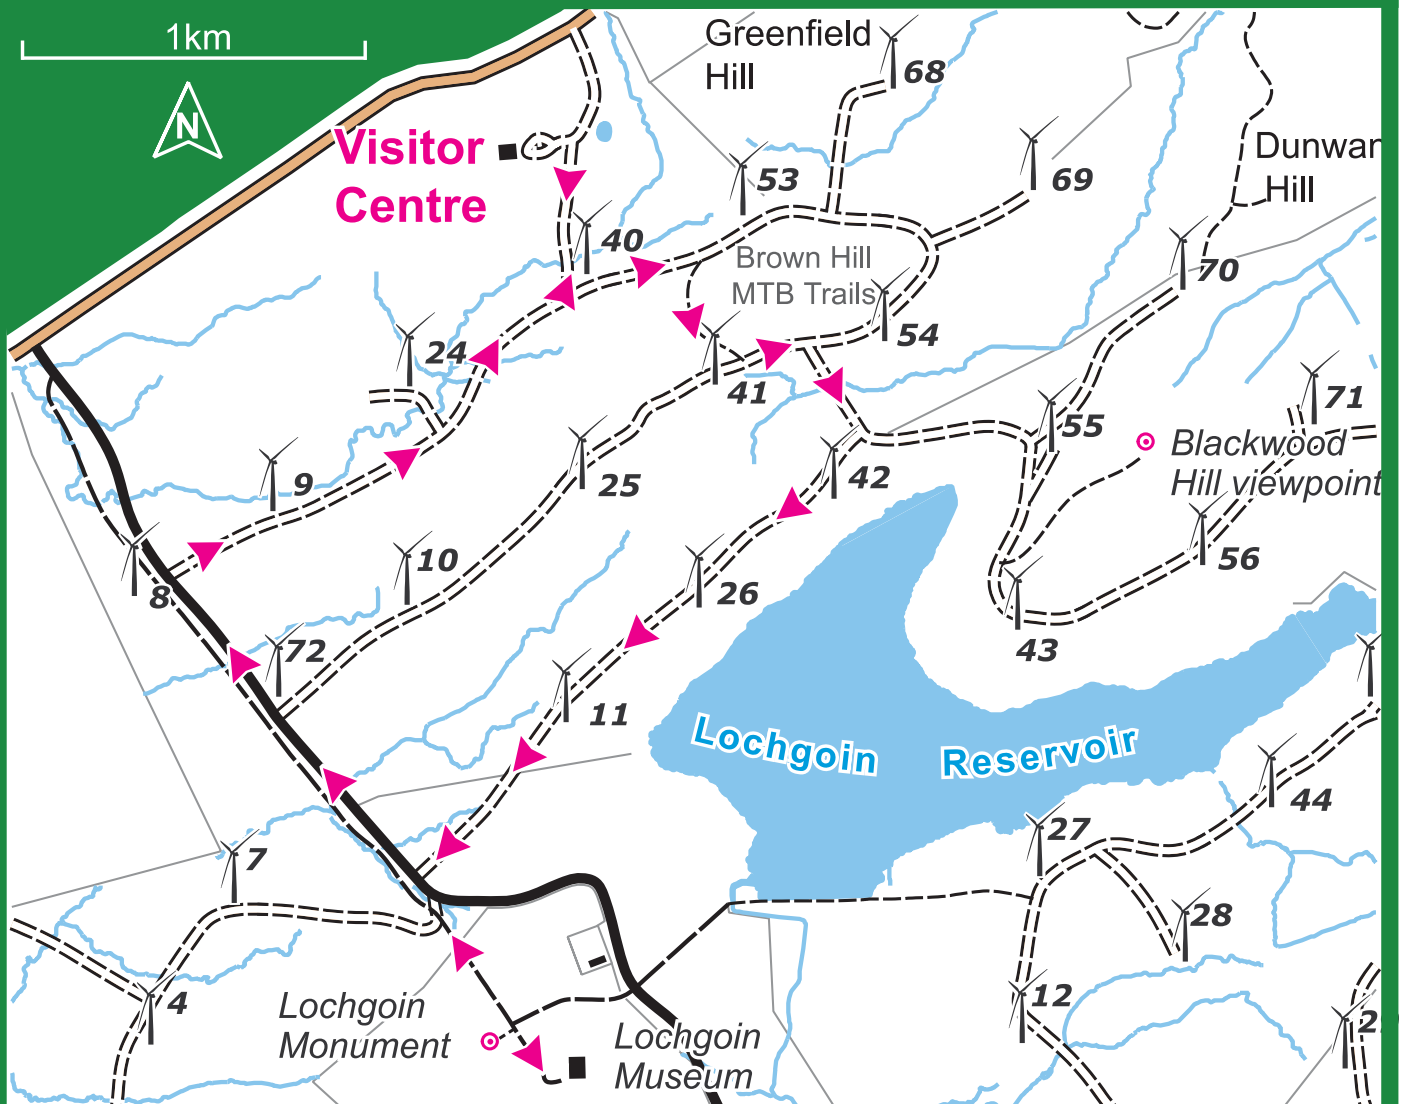

Short walks from Whitelee Visitor Centre

Brown Hill

3km - 1hrs

Loch View

6.5km - 2hrs

Blackwood Hill

5km - 1.5hrs

Burnside

5km - 1.5hrs